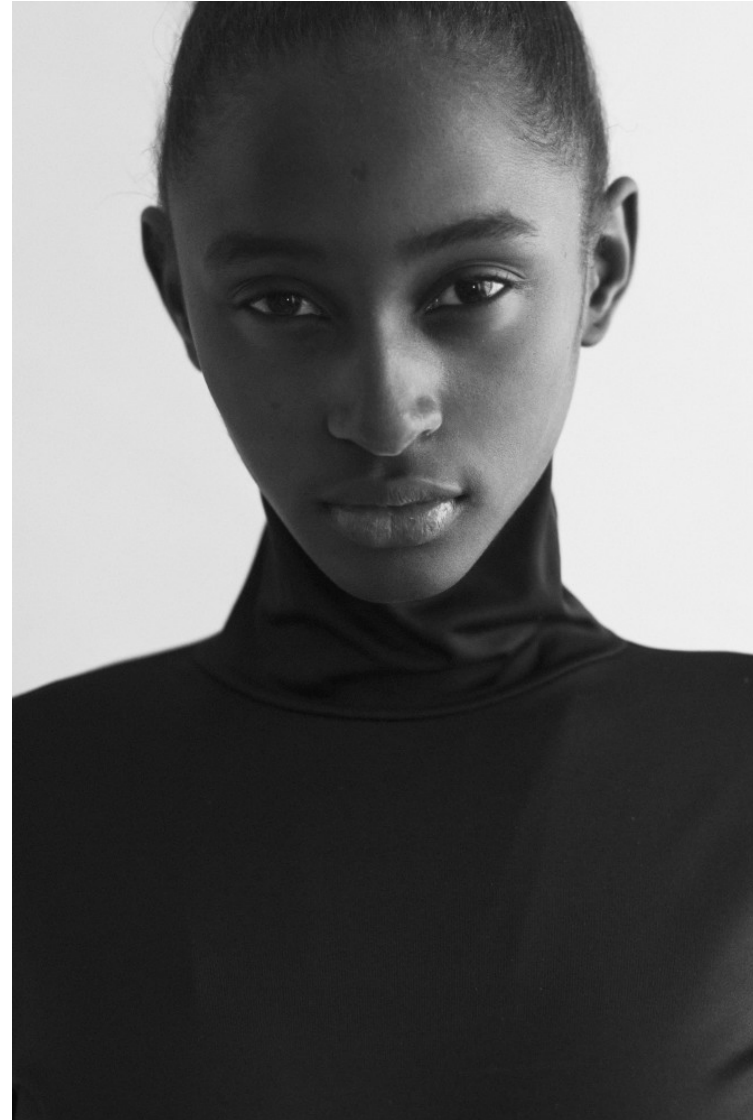

TRAFFIC
MODELS

VERONICA CABRAL

Height: 178cm / 5' 10" Bust: 80cm / 31½" Waist: 59cm 23" Hips: 88cm / 34½" Shoes: 40EU / 9US / 7UK Hair: Brown Eyes: Brown

VERONICA CABRAL

Height: 178cm / 5' 10" Bust: 80cm / 31½" Waist: 59cm 23" Hips: 88cm / 34½" Shoes: 40EU / 9US / 7UK Hair: Brown Eyes: Brown

VERONICA CABRAL

Height: 178cm / 5' 10" Bust: 80cm / 31½" Waist: 59cm 23" Hips: 88cm / 34½" Shoes: 40EU / 9US / 7UK Hair: Brown Eyes: Brown

VERONICA CABRAL

Height: 178cm / 5' 10" Bust: 80cm / 31½" Waist: 59cm 23" Hips: 88cm / 34½" Shoes: 40EU / 9US / 7UK Hair: Brown Eyes: Brown

VERONICA CABRAL

Height: 178cm / 5' 10" Bust: 80cm / 31½" Waist: 59cm 23" Hips: 88cm / 34½" Shoes: 40EU / 9US / 7UK Hair: Brown Eyes: Brown