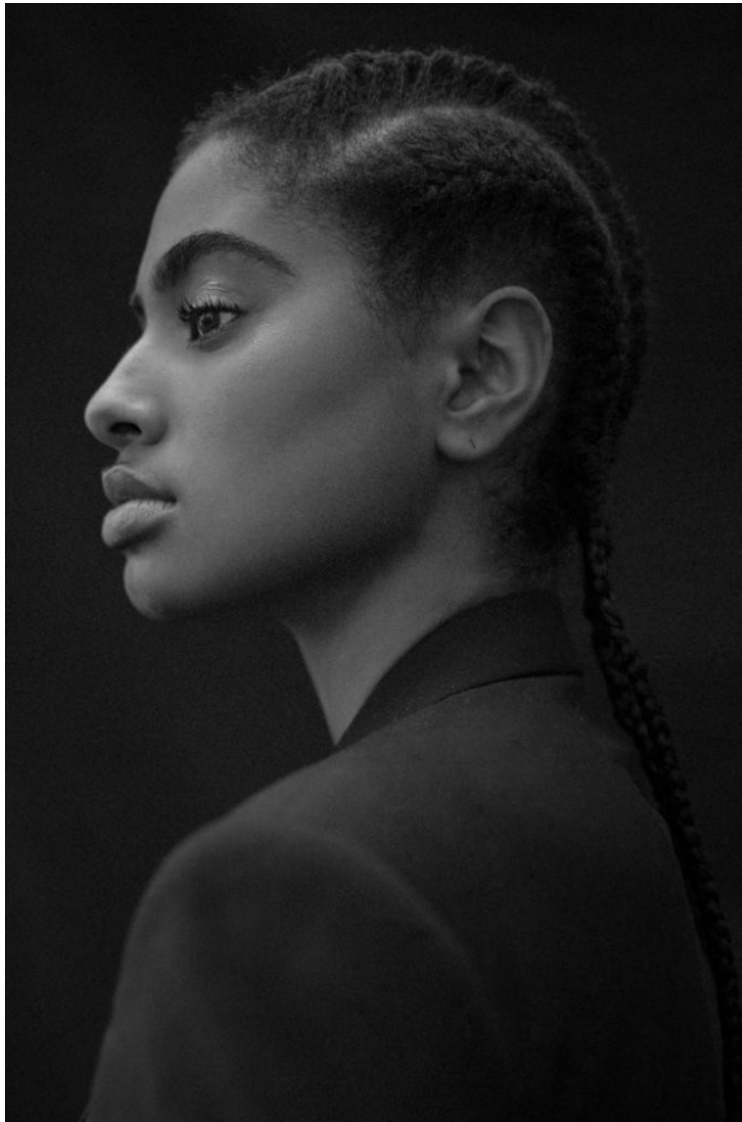

SAVANNAH W

Height: 179cm / 5' 10½" Bust: 86cm / 34" Waist: 62cm 24½" Hips: 91.5cm / 36" Shoes: 42 EU / 11 US / 9 UK Hair: Dark brown Eyes: Brown

SAVANNAH W

Height: 179cm / 5' 10½" Bust: 86cm / 34" Waist: 62cm 24½" Hips: 91.5cm / 36" Shoes: 42 EU / 11 US / 9 UK Hair: Dark brown Eyes: Brown

SAVANNAH W

Height: 179cm / 5' 10½" Bust: 86cm / 34" Waist: 62cm 24½" Hips: 91.5cm / 36" Shoes: 42 EU / 11 US / 9 UK Hair: Dark brown Eyes: Brown